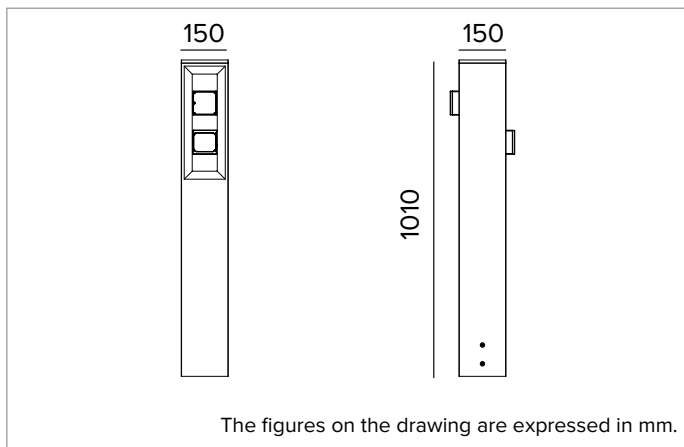

SOURCE

Tunable White board made of high efficiency Ra80 LED Emitters that allow to reach and choose a color temperature between 2700K and 5000K.

Energy efficiency class: F

Nominal power: 2x4,2W

Nominal flux: See photometries

Colour rendering index: 80

Rf: 83

Rg: 97

CCT nominal: See photometries

Lifetime (L80/B10): >50000h tq +25°C

ILLUMINOTECHNICAL CHARACTERISTICS

Optical system made of transparent PMMA lens and tempered extra clear front glass with black silk-screen printing. Beam angle: FL 26°.

Optic: LENS

Beam angles: FL

Optical efficiency: 100%

Fixture flux: See photometries

Luminous efficacy: See photometries

Photobiological safety: Compliant with RG1 low risk group

MECHANICAL CHARACTERISTICS

Bollard in extruded aluminium and a double layer of Ferrite color finish. Die-cast aluminium lighting units. Adjustability of the optical units of 325° on the vertical plane with a +/-20° tilt on the horizontal plane. It is possible to slide the optical units inside the bollard from side to side on the horizontal axis. Locking system through Hex Key.

Colour and finish: Ferrite

Dimensions: H=1010mm

Weight: 15,2Kg

Version: 2X

Degree of protection: IP66

Mechanical Resistance: IK09

ELECTRICAL CHARACTERISTICS

Integrated electronic driver with DALI DT8 interface.

Fixture Power: 2x5W

Power supply: 120-240Vac 50/60Hz

Insulation Class: CLASS 1

Type of driver / Control: DALI DT8

Driver included: YES

Class F: YES

SAFE FLICKER: PstLM=<1 and SVM=<0.4 (IEC TR 61547-1 and IEC TR 63158), to ensure a more comfortable and safe light

Ambient temperature: -25°C / +35°C

INSTALLATION

Available in the 1 meter height version. To be completed with a stainless steel anchoring system, available in two versions with hidden plate or surface plate for installation with dowels. To both systems it is possible to apply stainless steel rods for installation in concrete.

NOTES

Uses the "Waterblock Plus" technical solution that involves resin coating the connection cables and completely resin coating the integrated driver limiting the risk of humidity reaching the fixture. It is possible to subject the product to Cataphoresis treatment on request. 110-277Vac version available on request. The photometrics refer to individual projectors.

WARRANTY

5 years.

Due to the technological evolution of the electronic components, the data provided may be updated, and as such, confirmation must be requested during the order process.

Luminous flux and power supply have +/-10% tolerances with respect to the indicated value. tq +25°C (CIE 121).

We reserve the right to make technical changes.

Targetti Sankey S.r.l.
Via Pratese, 164
50145 Firenze - Italy
Tel: +39 055 37911
targetti.com
targetti@targetti.com

CCIAA Firenze
Share Capital:
€ 500.000,00
VAT N. (IT):
01537660480
R.E.A: FI-275656

TARGETTI